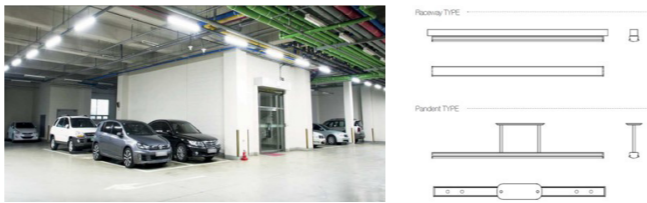

Power Consumption (W)	40W
Light Output (lm)	4,400lm
Efficiency (lm/w)	>110lm/w
Color Temp (K)	5,700K
Power Factor (Pf)	>0.95
Color Rendering Index (Ra)	>80Ra
Beam Angle (°)	120°
Average Life (Hours)	50,000Hrs
Material	Al + PC
Weight (Kg)	1.12Kg
Operating Temperature (°C)	-20°C ~ 50°C
Manufacturer Warranty	30,000Hrs
Dimension	47*1200*53mm
Remark	18W/30W/40W/50W

LED다운라이트