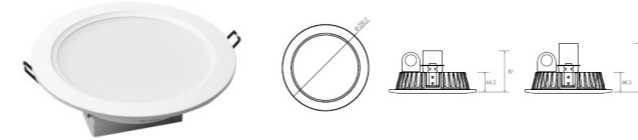

Power Consumption (W)	10W
Light Output (lm)	1,150lm
Efficiency (lm/w)	115lm/w
Color Temp (K)	3,000K ~ 6,500K
Power Factor (Pf)	>0.9
Color Rendering Index (Ra)	>80Ra
Beam Angle (°)	120°
Average Life (Hours)	50,000Hrs
Material	Al + PC
SMPS	External
Operating Temperature (°C)	-20°C ~ 50°C
Dimension	∅230*95mm
Manufacturer Warranty	30,000Hrs
Weight (Kg)	1.1kg
Remark	3", 4", 5", 6", 7", 8" 10W/12W/15W/20W/30W/40W

LED면조명

국내 최고 광효율
(26W 4000lm KS/고효율)