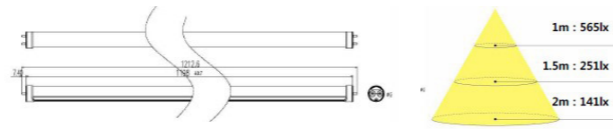

07 LED방폭등

에너지조명 솔루션

Ex d IIC T6 IP66, Zone 1,2

Power Consumption (W)	100W
Light Output (lm)	1,100lm
Efficiency (lm/w)	110lm/w
Color Temp (K)	5,700K
Power Factor (Pf)	>0.9
Color Rendering Index (Ra)	80Ra
Operation Temperature	-40°C ~ 40°C
Beam Angle (°)	110°
Material	PC+AL
Protection Rate	IP65
Weight (Kg)	3.4 kg
Manufacturer Warranty	50,000Hrs
Dimension	∅270*250mm
Remark	45W, 60W, 80W, 100W, 120W, 180W

LED형광등

Power Consumption (W)	17.5W
Light Output (lm)	2,300lm
Efficiency (lm/w)	>135lm/w
Color Temp (K)	5,700K
Power Factor (Pf)	>0.9
Color Rendering Index (Ra)	>80Ra
Beam Angle (°)	120°
Average Life (Hours)	50,000Hrs
Material	Al + PC
SMPS	External
Operating Temperature (°C)	-20°C ~ 50°C
Manufacturer Warranty	30,000Hrs
Dimension	G13, 1200mm
Remark	12.8W, 15W, 20W

LED다운라이트

Power Consumption (W)	10W
Light Output (lm)	1,150lm
Efficiency (lm/w)	115lm/w
Color Temp (K)	3,000K ~ 6,500K
Power Factor (Pf)	>0.9
Color Rendering Index (Ra)	>80Ra
Beam Angle (°)	120°
Average Life (Hours)	50,000Hrs
Material	Al + PC
SMPS	External
Operating Temperature (°C)	-20°C ~ 50°C
Dimension	∅230*95mm
Manufacturer Warranty	30,000Hrs
Weight (Kg)	1.1kg
Remark	3", 4", 5", 6", 7", 8" 10W/12W/15W/20W/30W/40W

LED면조명

국내 최고 광효율
(26W 4000lm KS/고효율)

Power Consumption (W)	26W / 40W / 50W
Light Output (lm)	4,000lm
Efficiency (lm/w)	154lm/w
Color Temp (K)	3,000~6,500K
Power Factor (Pf)	>0.90
Color Rendering Index (Ra)	>80Ra
Beam Angle (°)	110°
Average Life (Hours)	50,000Hrs
Material	AL PC
Weight (Kg)	3.5kg
Operating Temperature (°C)	-20°C ~ 50°C
Indoor/Outdoor/IP	Indoor
Protection Rate	30,000Hrs
Dimension	300*600mm, 300*1200mm, 600*600mm, 600*1200mm